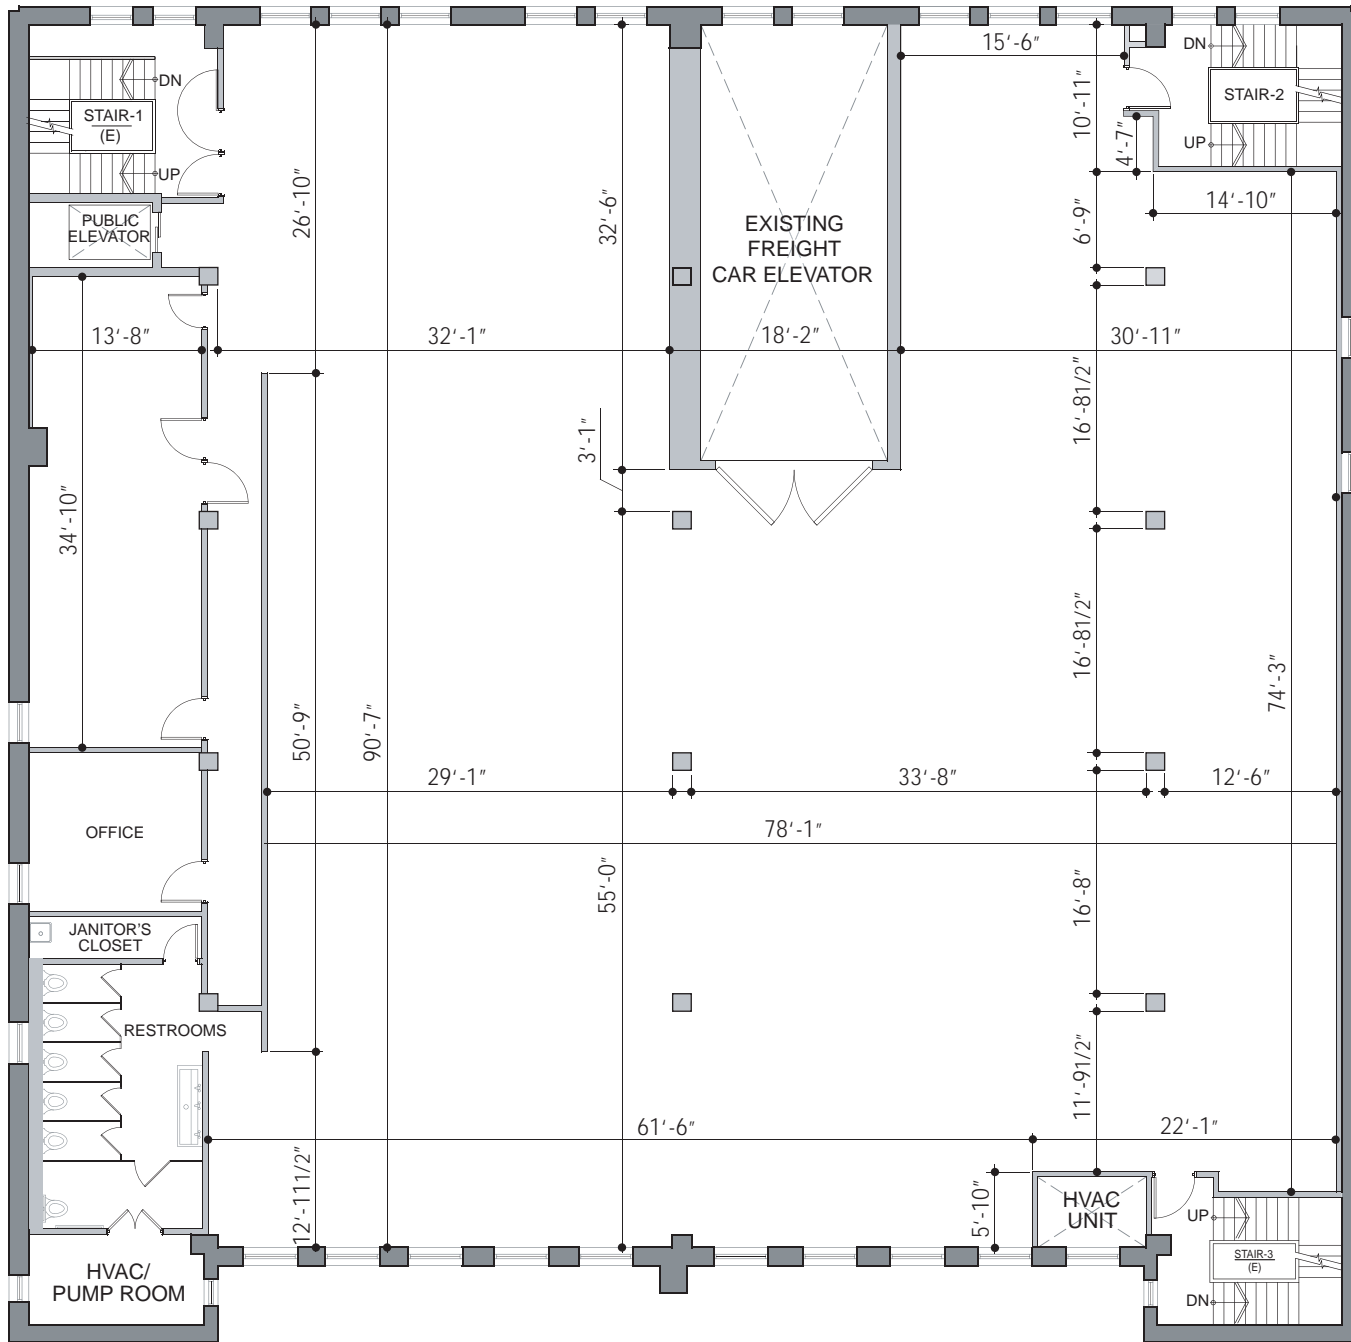

WEST 22ND STREET

NOTES:

■ Column sizes vary between: 15" and 18"

All dimensions are within +/- 1" accuracy.
Verify specific dimensions on site.

All dimensions are from face of surface unless otherwise noted.

Ceiling heights vary below beams: verify on site.

Center548

548 West 22nd St.
New York, NY 10001

FOURTH FLOOR PLAN