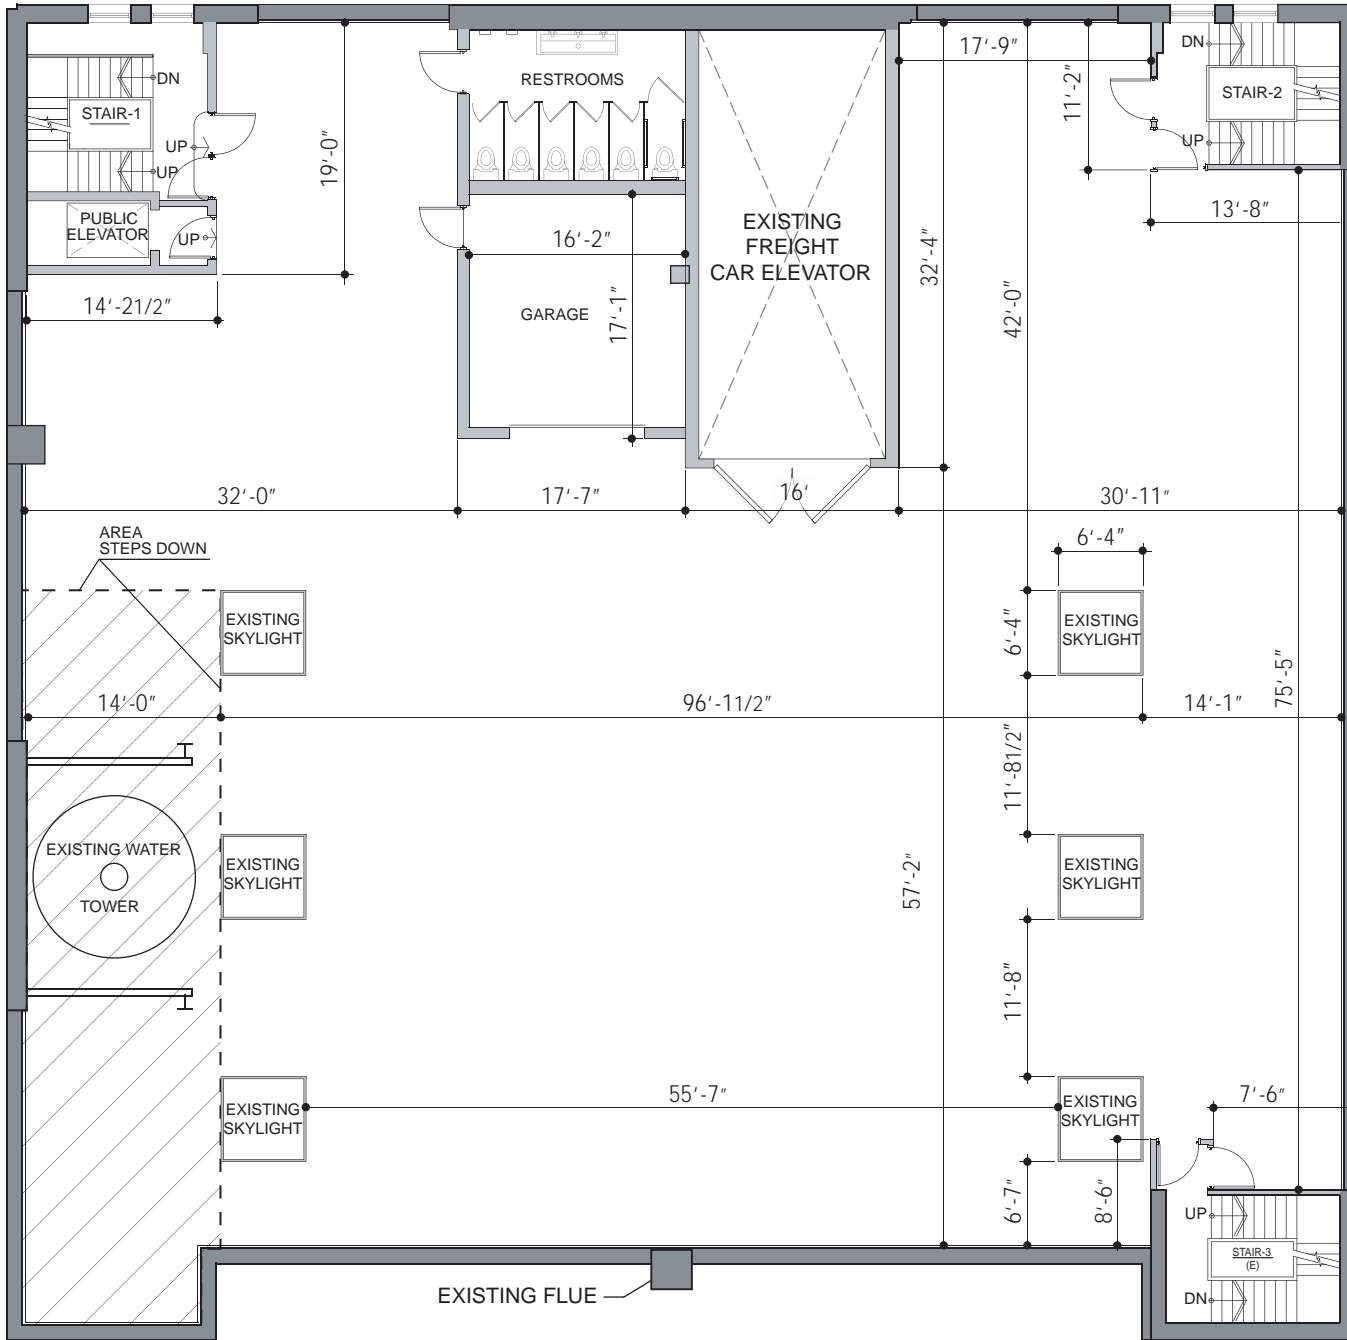

WEST 22ND STREET

NOTES:

■ Column sizes vary between: 15" and 18"

All dimensions are within +/- 1' accuracy. Verify specific dimensions on site.

All dimensions are from face of surface unless otherwise noted.

Ceiling heights vary below beams: verify on site.

All skylights are 6'-4" x 6'-4"

Center548

548 West 22nd St.
New York, NY 10001