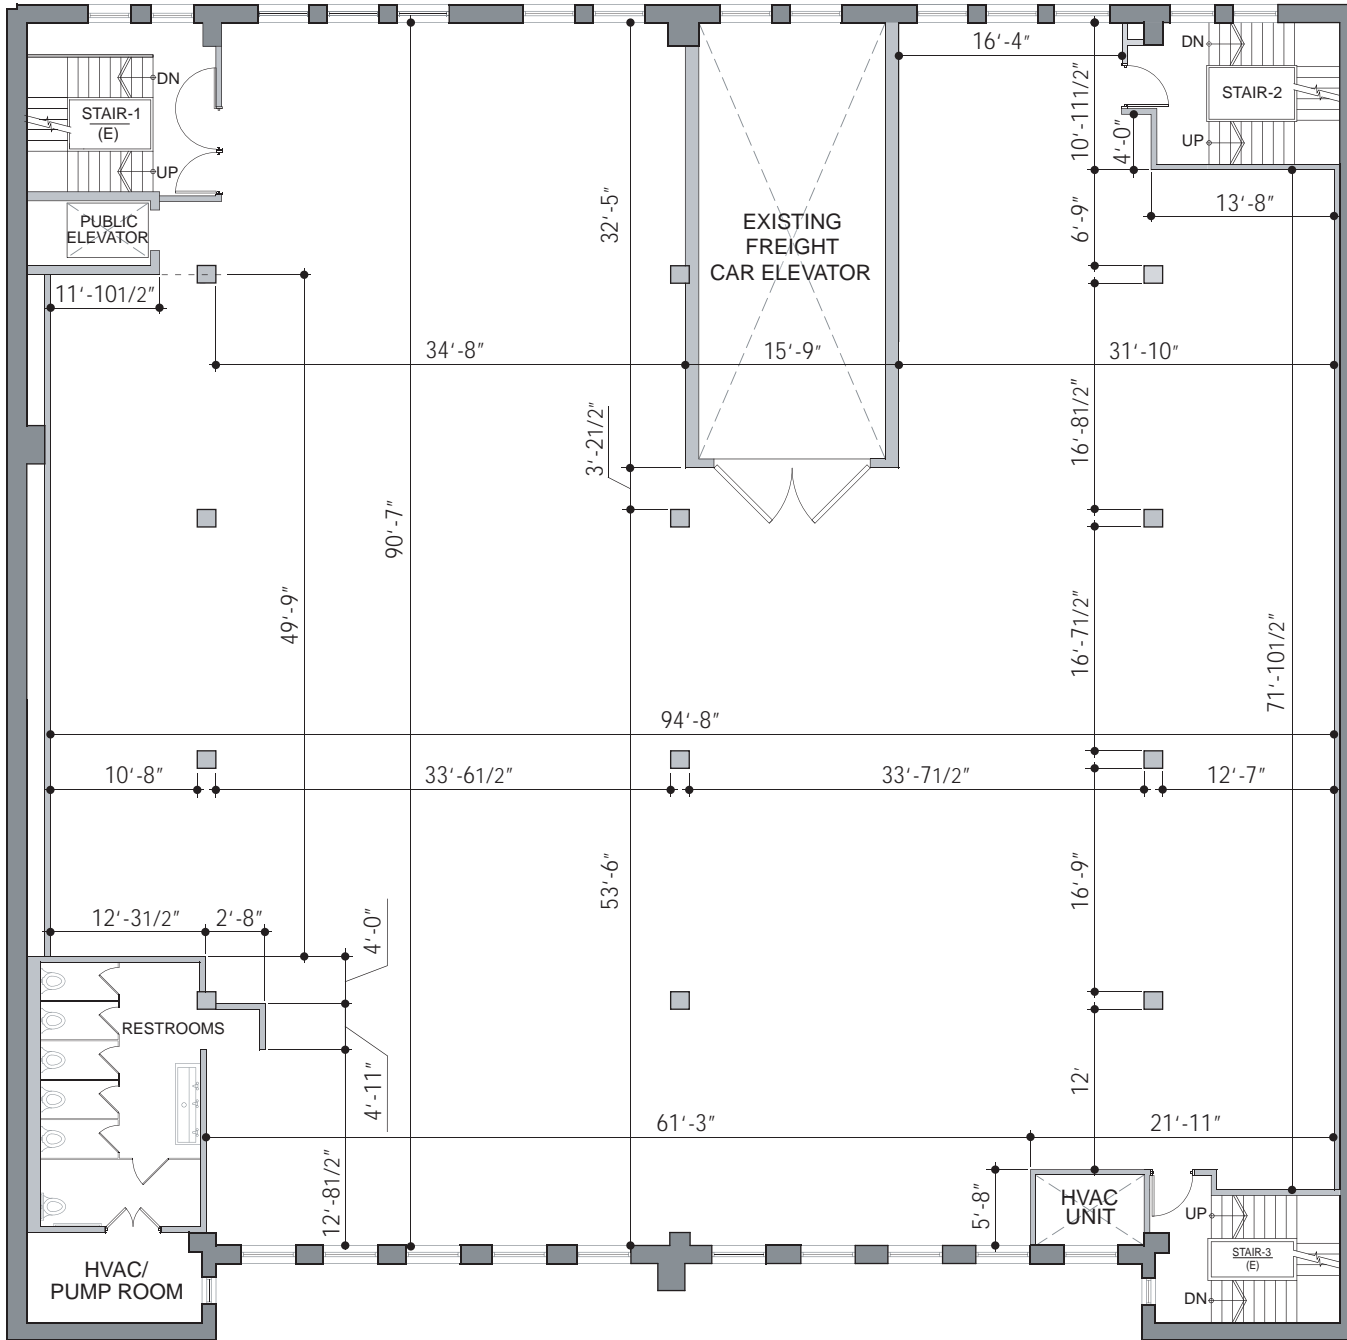

WEST 22ND STREET

NOTES:

■ Column sizes vary between: 15" and 18"

All dimensions are within +/- 1" accuracy.
Verify specific dimensions on site.

All dimensions are from face of surface unless otherwise noted.

Ceiling heights vary below beams: verify on site.

Center548

548 West 22nd St.
New York, NY 10001

THIRD FLOOR PLAN