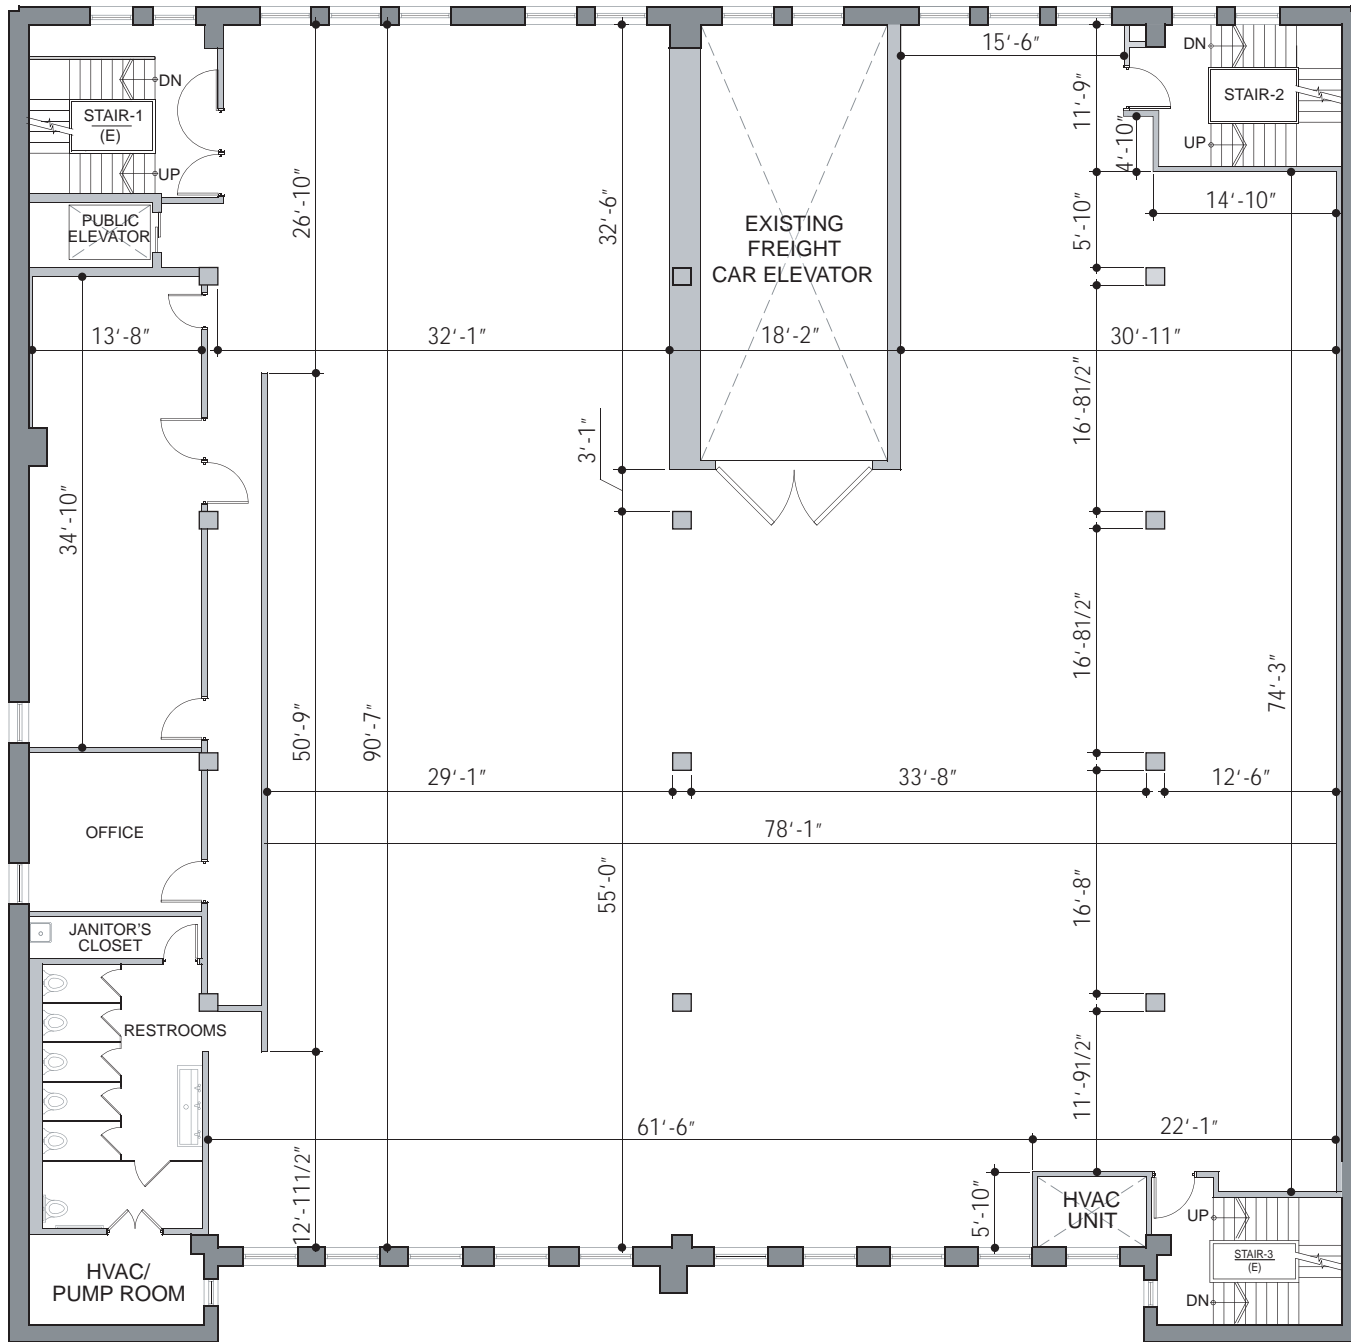

WEST 22ND STREET

NOTES:

■ Column sizes vary between: 15" and 18"

All dimensions are within +/- 1" accuracy.
Verify specific dimensions on site.

All dimensions are from face of surface unless otherwise noted.

Ceiling heights vary below beams: verify on site.

Center548

548 West 22nd St.
New York, NY 10001

FOURTH FLOOR PLAN