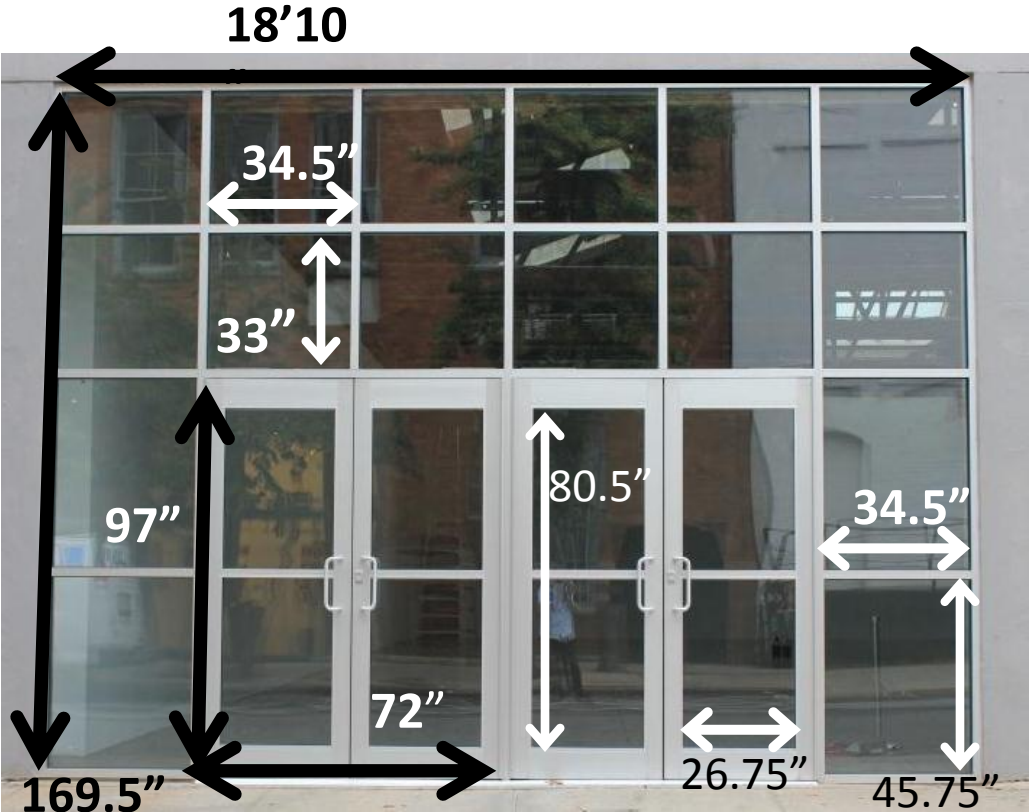

## 545 Entrance Pictures & Measurements

# Front Glass Door Measurements

# 545

- 97" H x 72" W

# Front Side Door Measurements

545